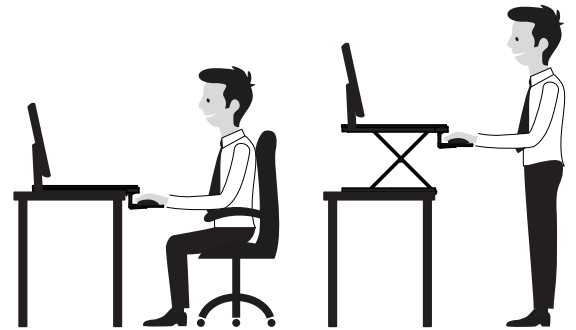

WorkFit™-TX Standing Desk Converter

DIMENSIONS

© 2018 Ergotron, Inc. rev. 12/11/2018 DIM-WFTX Content is subject to change without notification

Americas Sales and Corporate Headquarter	EMEA Sale	APAC Sale	Worldwide OEM Sales
St. Paul, MN USA (800) 888-8458 +1-651-681-7600 www.ergotron.com sales@ergotron.com	Amersfoort, The Netherlands +31 33 45 45 600 www.ergotron.com info.eu@ergotron.com	Tokyo, Japan www.ergotron.com apaccustomerservice@ergotron.com	www.ergotron.com info.oem@ergotron.com