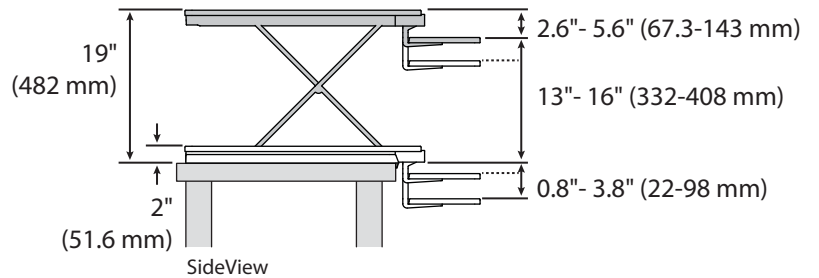

WorkFit™-TX Standing Desk Converter

DIMENSIONS

© 2018 Ergotron, Inc. rev. 12/11/2018 DIM-WFTX Content is subject to change without notification

Americas Sales and Corporate Headquarter	EMEA Sale	APAC Sale	Worldwide OEM Sales
St. Paul, MN USA (800) 888-8458 +1-651-681-7600 www.ergotron.com sales@ergotron.com	Amersfoort, The Netherlands +31 33 45 45 600 www.ergotron.com info.eu@ergotron.com	Tokyo, Japan www.ergotron.com apaccustomerservice@ergotron.com	www.ergotron.com info.oem@ergotron.com