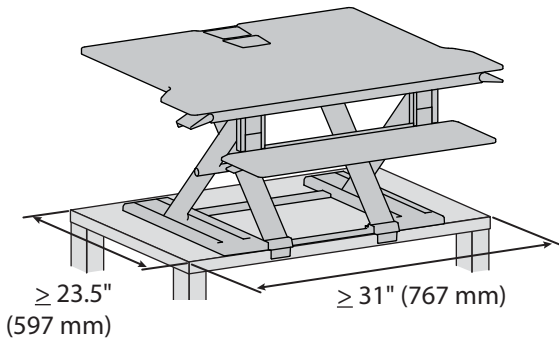

WorkFit™-TX Standing Desk Converter

DIMENSIONS

© 2018 Ergotron, Inc. rev. 12/11/2018 DIM-WFTX Content is subject to change without notification

Americas Sales and Corporate Headquarter	EMEA Sale	APAC Sale	Worldwide OEM Sales
St. Paul, MN USA (800) 888-8458 +1-651-681-7600 www.ergotron.com sales@ergotron.com	Amersfoort, The Netherlands +31 33 45 45 600 www.ergotron.com info.eu@ergotron.com	Tokyo, Japan www.ergotron.com apaccustomerservice@ergotron.com	www.ergotron.com info.oem@ergotron.com