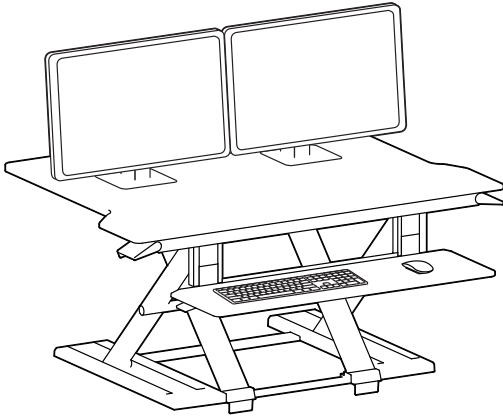

WorkFit™-TX Standing Desk Converter

DIMENSIONS

© 2018 Ergotron, Inc. rev. 12/11/2018 DIM-WFTX Content is subject to change without notification

Americas Sales and Corporate Headquarter	EMEA Sale	APAC Sale	Worldwide OEM Sales
St. Paul, MN USA (800) 888-8458 +1-651-681-7600 www.ergotron.com sales@ergotron.com	Amersfoort, The Netherlands +31 33 45 45 600 www.ergotron.com info.eu@ergotron.com	Tokyo, Japan www.ergotron.com apaccustomerservice@ergotron.com	www.ergotron.com info.oem@ergotron.com