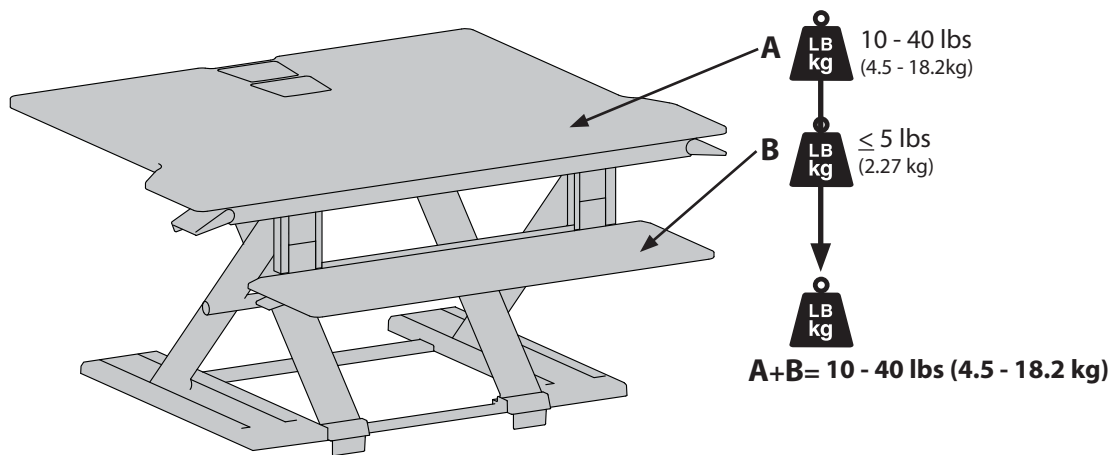

WEIGHT CAPACITY

© 2018 Ergotron, Inc. rev. 12/11/2018 DIM-WFTX **Content is subject to change without notification**

Americas Sales and Corporate Headquarter	EMEA Sale	APAC Sale	Worldwide OEM Sales
St. Paul, MN USA (800) 888-8458 +1-651-681-7600 www.ergotron.com sales@ergotron.com	Amersfoort, The Netherlands +31 33 45 45 600 www.ergotron.com info.eu@ergotron.com	Tokyo, Japan www.ergotron.com apacustomerservice@ergotron.com	www.ergotron.com info.oem@ergotron.com