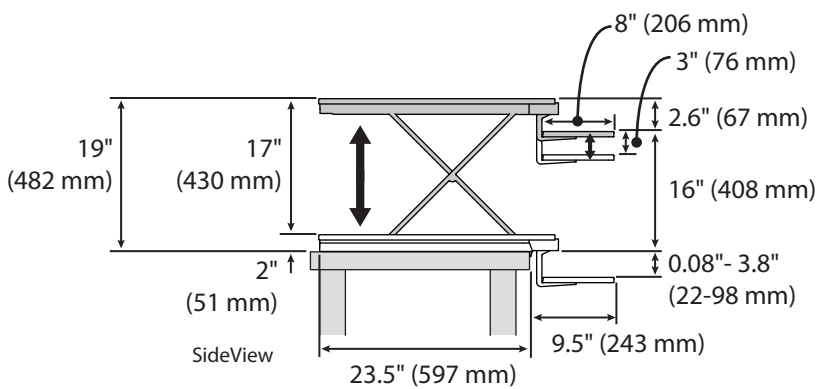

WorkFit™-TX Standing Desk Converter

DIMENSIONS

© 2018 Ergotron, Inc. rev. 12/11/2018 DIM-WFTX Content is subject to change without notification

Americas Sales and Corporate Headquarter	EMEA Sale	APAC Sale	Worldwide OEM Sales
St. Paul, MN USA (800) 888-8458 +1-651-681-7600 www.ergotron.com sales@ergotron.com	Amersfoort, The Netherlands +31 33 45 45 600 www.ergotron.com info.eu@ergotron.com	Tokyo, Japan www.ergotron.com apaccustomerservice@ergotron.com	www.ergotron.com info.oem@ergotron.com

WorkFit™-TX Standing Desk Converter

WEIGHT CAPACITY

© 2018 Ergotron, Inc. rev. 12/11/2018 DIM-WFTX **Content is subject to change without notification**

Americas Sales and Corporate Headquarter	EMEA Sale	APAC Sale	Worldwide OEM Sales
St. Paul, MN USA (800) 888-8458 +1-651-681-7600 www.ergotron.com sales@ergotron.com	Amersfoort, The Netherlands +31 33 45 45 600 www.ergotron.com info.eu@ergotron.com	Tokyo, Japan www.ergotron.com apacustomerservice@ergotron.com	www.ergotron.com info.oem@ergotron.com