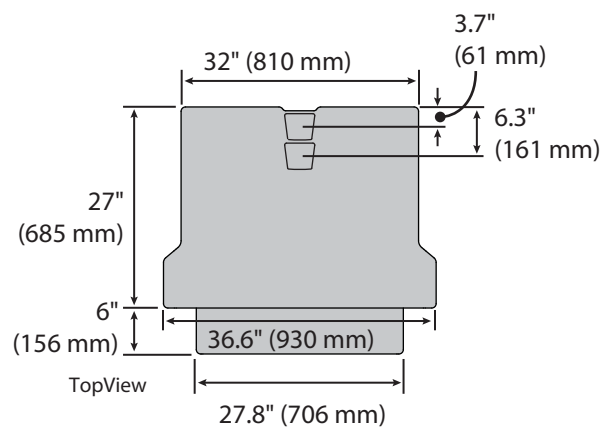

WorkFit™-TX Standing Desk Converter

DIMENSIONS

© 2018 Ergotron, Inc. rev. 12/11/2018 DIM-WFTX Content is subject to change without notification

Americas Sales and Corporate Headquarter	EMEA Sale	APAC Sale	Worldwide OEM Sales
St. Paul, MN USA (800) 888-8458 +1-651-681-7600 www.ergotron.com sales@ergotron.com	Amersfoort, The Netherlands +31 33 45 45 600 www.ergotron.com info.eu@ergotron.com	Tokyo, Japan www.ergotron.com apaccustomerservice@ergotron.com	www.ergotron.com info.oem@ergotron.com

WorkFit™-TX Standing Desk Converter

WEIGHT CAPACITY

© 2018 Ergotron, Inc. rev. 12/11/2018 DIM-WFTX **Content is subject to change without notification**

Americas Sales and Corporate Headquarter	EMEA Sale	APAC Sale	Worldwide OEM Sales
St. Paul, MN USA (800) 888-8458 +1-651-681-7600 www.ergotron.com sales@ergotron.com	Amersfoort, The Netherlands +31 33 45 45 600 www.ergotron.com info.eu@ergotron.com	Tokyo, Japan www.ergotron.com apacustomerservice@ergotron.com	www.ergotron.com info.oem@ergotron.com