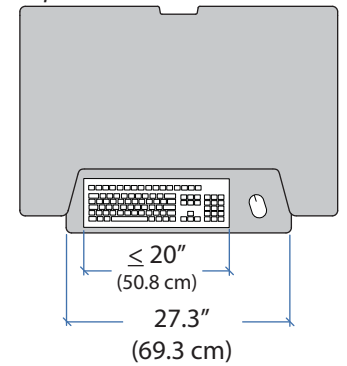

Weight Capacity

WorkFit-TL Sit-Stand Desktop Workstation

Dimensions

Top View

Top View

Side View

Side View

Shown on a 90° corner work surface.
Top View