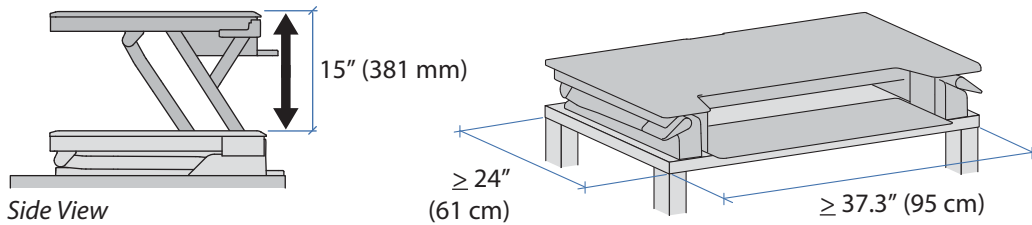

Weight Capacity

WorkFit-TL Sit-Stand Desktop Workstation

Dimensions

Top View

Top View

Side View

Side View

Shown on a 90° corner work surface.
Top View