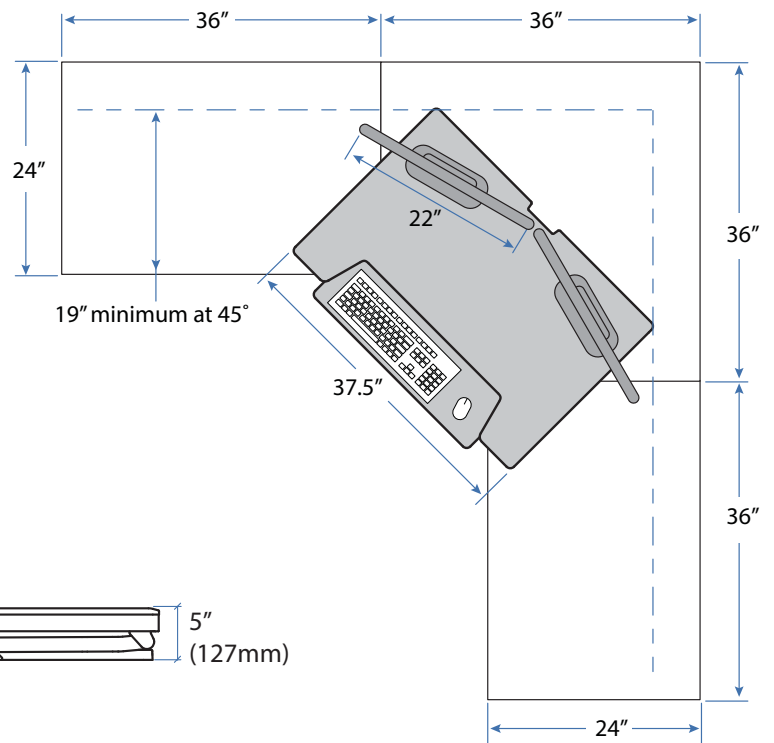

Weight Capacity

WorkFit-TL Sit-Stand Desktop Workstation

Dimensions

Top View

Top View

Side View

Side View

Shown on a 90° corner work surface.
Top View