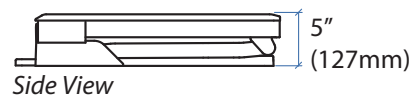

Weight Capacity

WorkFit-TL Sit-Stand Desktop Workstation

Dimensions

Top View

Top View

Side View

Side View

Shown on a 90° corner work surface.
Top View