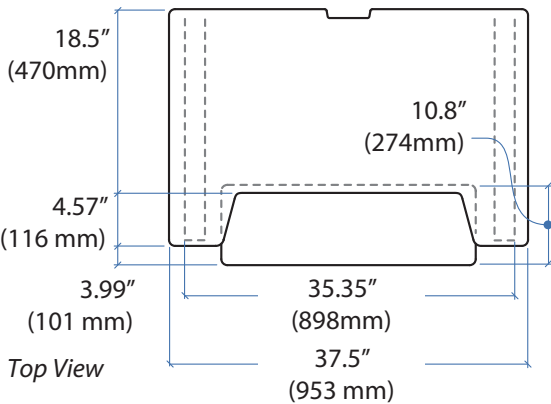

Weight Capacity

WorkFit-TL Sit-Stand Desktop Workstation

Dimensions

Top View

Top View

Side View

Side View

Shown on a 90° corner work surface.
Top View