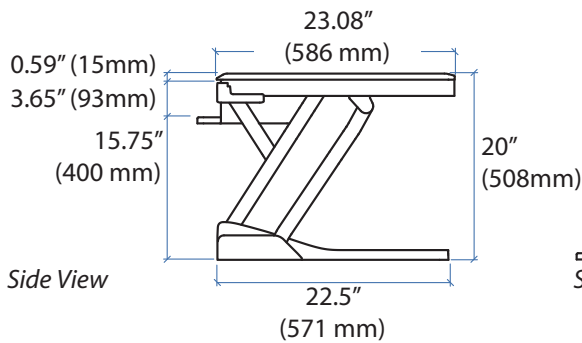

Weight Capacity

WorkFit-TL Sit-Stand Desktop Workstation

Dimensions

Top View

Top View

Side View

Side View

Shown on a 90° corner work surface.
Top View