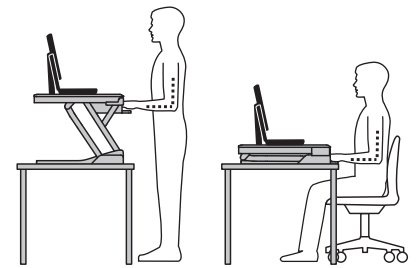

Weight Capacity

WorkFit-TL Sit-Stand Desktop Workstation

Dimensions

Top View

Top View

Side View

Side View

Shown on a 90° corner work surface.
Top View