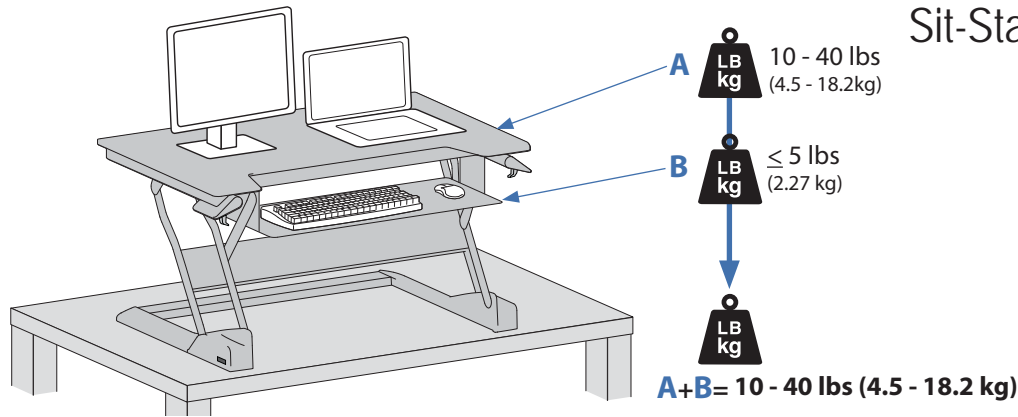

Weight Capacity

WorkFit-TL Sit-Stand Desktop Workstation

Dimensions

Top View

Top View

Side View

Side View

Shown on a 90° corner work surface.
Top View