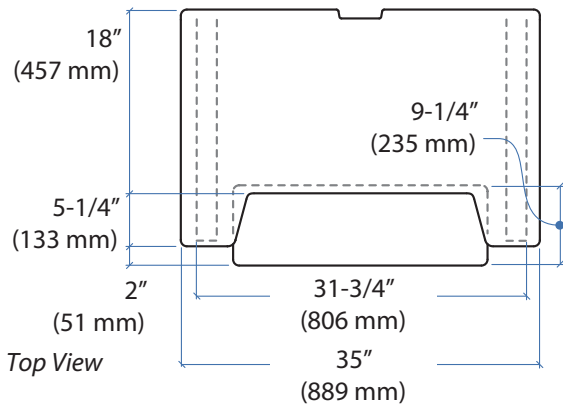

WorkFit-T, Sit-Stand Desktop Workstation

Weight Capacity

Dimensions

Shown on a 90° corner work surface.
Top View