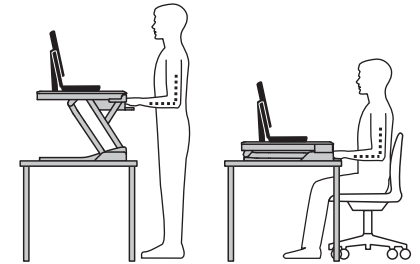

WorkFit-T, Sit-Stand Desktop Workstation

Weight Capacity

Dimensions

Shown on a 90° corner work surface.
Top View