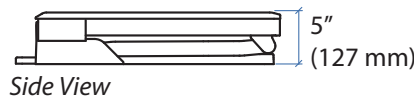

WorkFit-T, Sit-Stand Desktop Workstation

Weight Capacity

Dimensions

Shown on a 90° corner work surface.
Top View