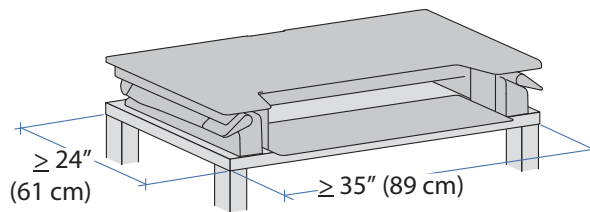

WorkFit-T, Sit-Stand Desktop Workstation

Weight Capacity

Dimensions

Shown on a 90° corner work surface.
Top View