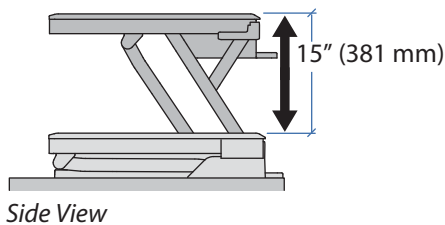

WorkFit-T, Sit-Stand Desktop Workstation

Weight Capacity

Dimensions

Shown on a 90° corner work surface.
Top View