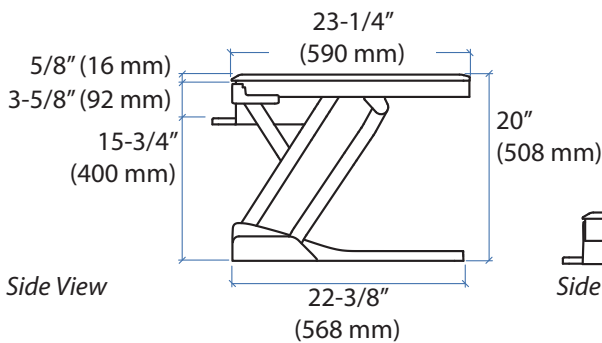

WorkFit-T, Sit-Stand Desktop Workstation

Weight Capacity

Dimensions

Shown on a 90° corner work surface.
Top View