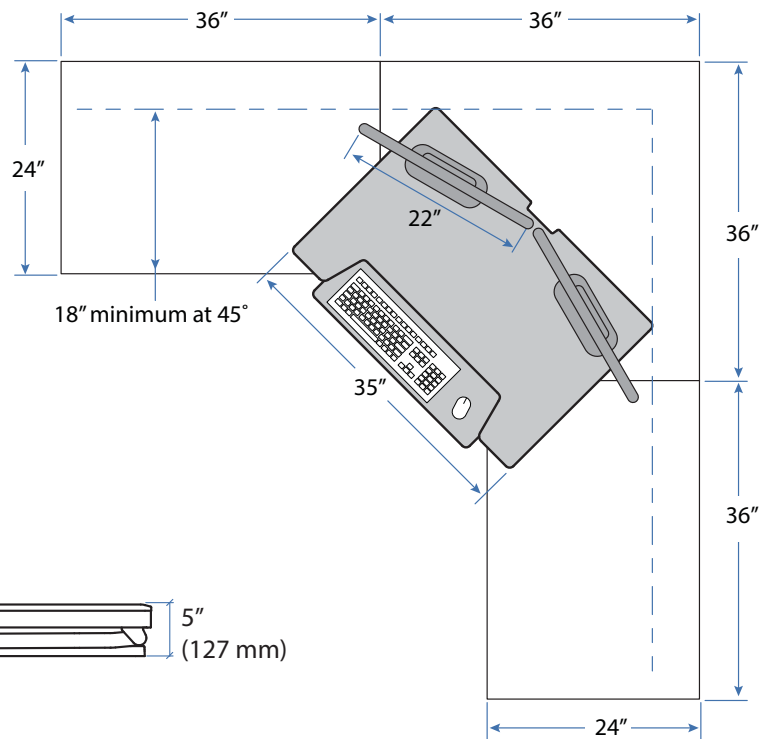

WorkFit-T, Sit-Stand Desktop Workstation

Weight Capacity

Dimensions

Shown on a 90° corner work surface.
Top View