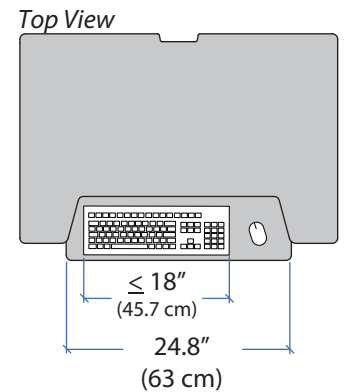

WorkFit-T, Sit-Stand Desktop Workstation

Weight Capacity

Dimensions

Shown on a 90° corner work surface.
Top View