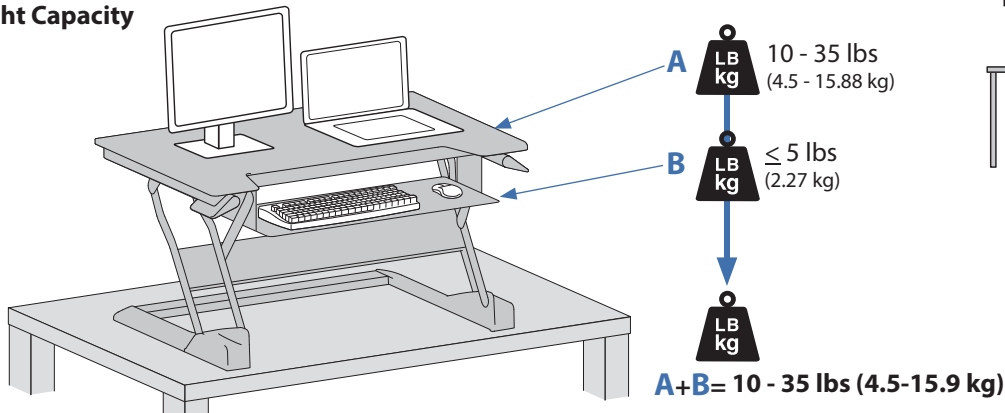

WorkFit-T, Sit-Stand Desktop Workstation

Weight Capacity

Dimensions

Shown on a 90° corner work surface.
Top View