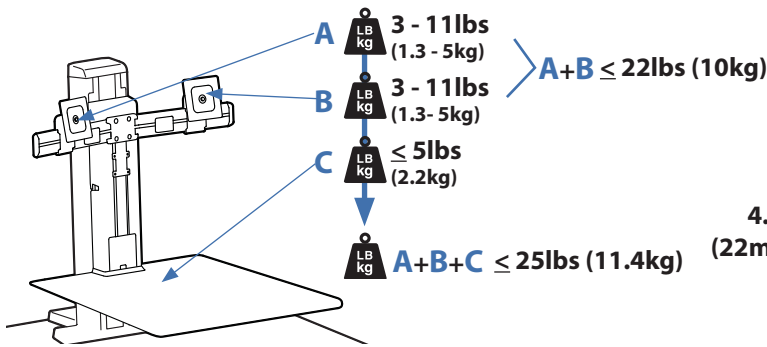

Ergotron®

Workfit-SR, Dual Monitor

Dimensional and Range of Motion Illustrations

Side View

Top View

© 2015 Ergotron, Inc. rev. 8/11/16 DIM-WorkFitSR_DualMonitor Content is subject to change without notification