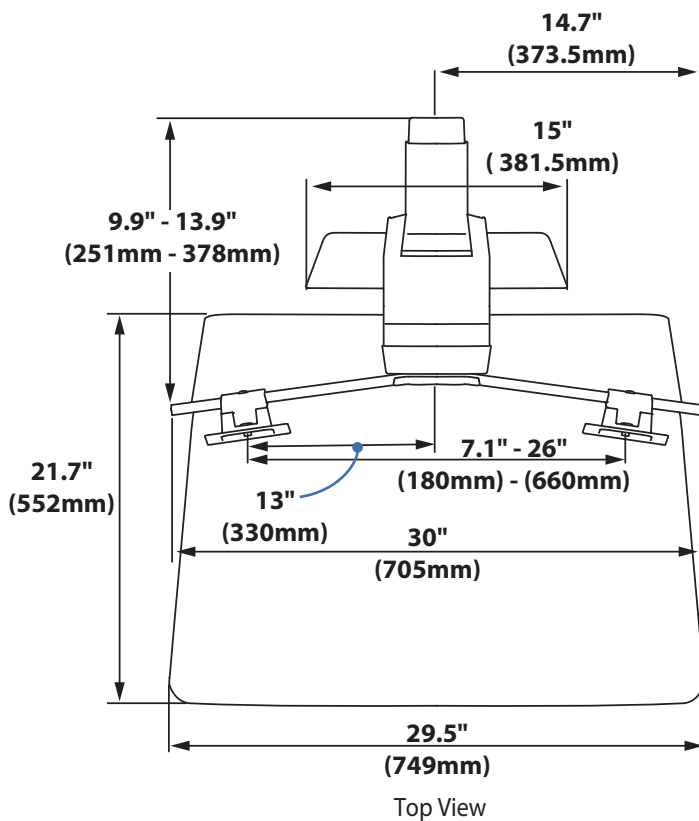

Ergotron®

Workfit-SR, Dual Monitor

Dimensional and Range of Motion Illustrations

Side View

Top View

© 2015 Ergotron, Inc. rev. 8/11/16 DIM-WorkFitSR_DualMonitor Content is subject to change without notification