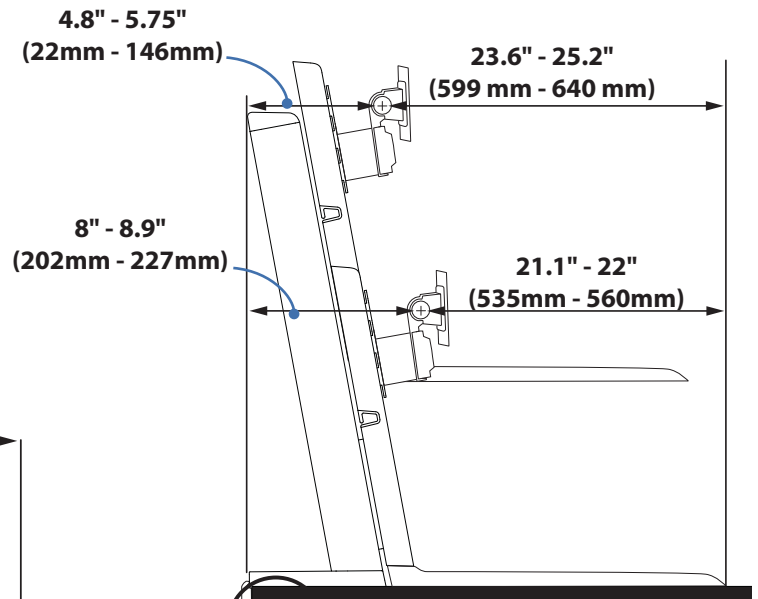

Ergotron®

Workfit-SR, Dual Monitor

Dimensional and Range of Motion Illustrations

Side View

Top View

© 2015 Ergotron, Inc. rev. 8/11/16 DIM-WorkFitSR_DualMonitor Content is subject to change without notification