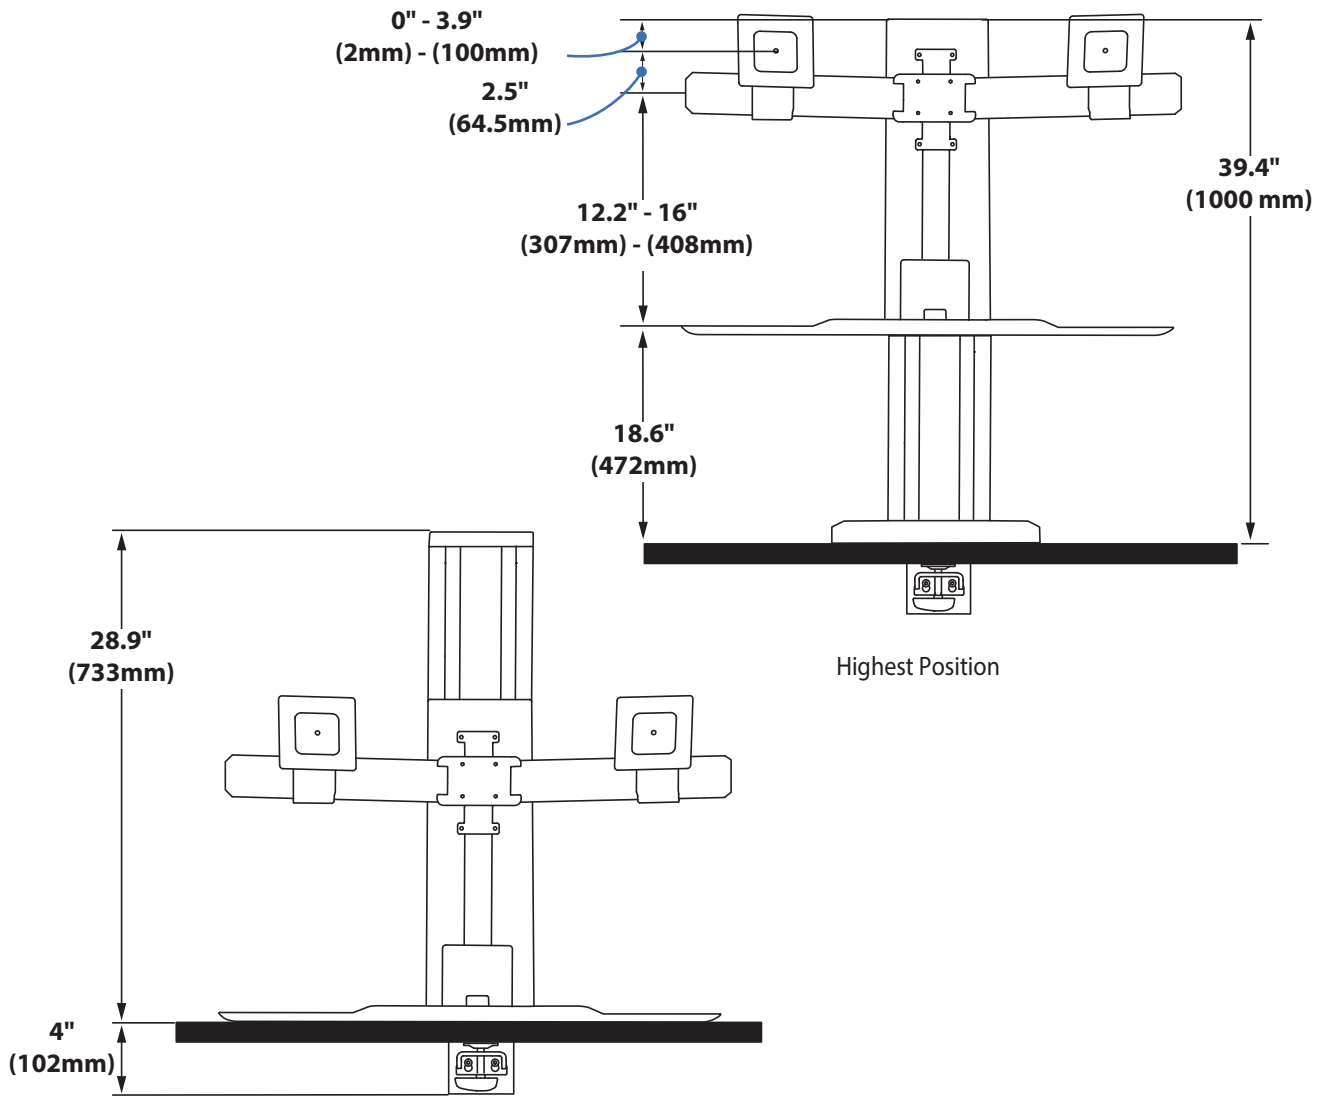

APAC Sales

Tokyo, Japan
 www.ergotron.com
 apaccustomerservice@ergotron.com

Worldwide OEM Sales

www.ergotron.com
 info.oem@ergotron.com

© 2015 Ergotron, Inc. rev. 8/11/16 DIM-WorkFitSR_DualMonitor Content is subject to change without notification