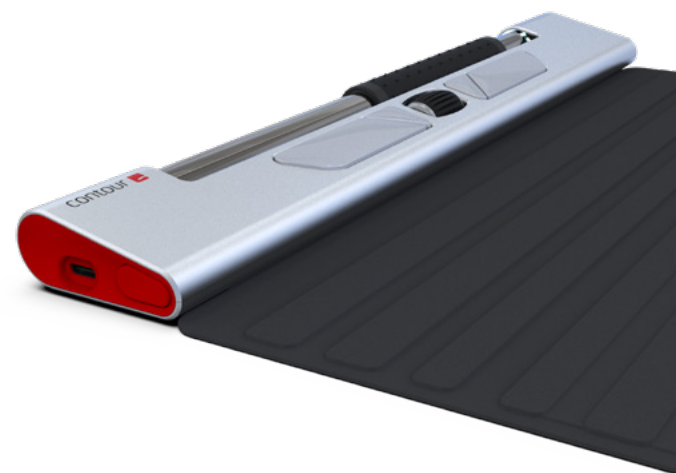

RollerMouse mobile smaller in size – not in functionality

The RollerMouse mobile is your new ergonomic mouse on the go. It's a compact version of Contour's well-known centred mouse, which places your hands in front of you in a natural and relaxed position. By using the rollerbar, you naturally vary your working position, as you use both hands to navigate the cursor. You avoid the micro-movements typical of one-handed mice and touchpads on laptops – movements that increase the risk of mouse arm. Whether you're a home worker, a travelling consultant, a student or working in a free-seating workplace, the RollerMouse mobile can prevent and relieve tension and pain in your body.

Smaller in size – not in functionality

Although the RollerMouse mobile is a lot smaller than Contour's previous models, its functionality hasn't been compromised. RollerMouse mobile has a wide roller bar with high precision and a dual sensor that guarantees the same functionality as other RollerMouse models – despite its smaller size.

Painless work on the go

As the RollerMouse Mobile is small, compact and wireless, you can effortlessly carry it with you on the go, so you can work without tension and pain wherever you are. It's easy to fold the cover around to prevent damage, and it doesn't take up a lot of space.

Customize it to your needs

The RollerMouse mobile has five programmable buttons that can be set to your favourite shortcuts. If you often use copy/paste, your work will only get easier.

Top-class precision

The RollerMouse mobile has several DPI levels, which controls the speed and precision of the cursor. The DPI level can be set at different levels all the way up to 3000 DPI, which makes your work efficient and more precise. Enjoy!