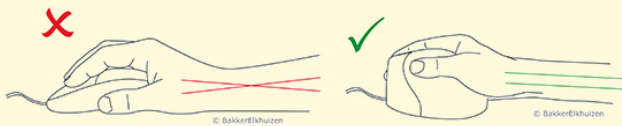

PRF Mouse Wireless

Sleek design and luxurious look.

The PRF Mouse Wireless is an ergonomic vertical mouse. The angle of the mouse ensures the correct arm and wrist position.

The shape of the mouse ensures the palm of the hand makes contact with the mouse correctly. This mouse is held in a handshake position.

The 'handshake' grip of a vertical mouse ensures the wrist and lower arm twist less (Schmid et al., 2015). This means less muscle activity in the lower arm compared to a standard mouse (Quemelo & Vieira, 2013).

Research shows that use of a vertical mouse facilitates quicker recovery from arm, wrist and hand injuries (Aarås et al., 2001).

The latest ergonomic mouse from BakkerElkhuizen

You use your mouse a great deal during the day. With a traditional mouse, your wrists twist, your arms cramp up and your shoulders are strained. There are different kinds of ergonomic mice on the market to prevent this. A vertical mouse is a mouse that forces the hand into a handshake position. That puts less strain on your wrist and lower arm. A good mouse prevents injuries. Using the wrong mouse can cause pain and discomfort in the shoulders, lower arms and hands. A vertical mouse mostly prevents these problems.

 [Watch product online](#)

Benefits of the PRF Mouse Wireless

Ergonomic

Because this is a vertical mouse, arm and wrist position are improved considerably compared to a 'traditional mouse'.

Unique

You grow accustomed to this mouse very quickly.