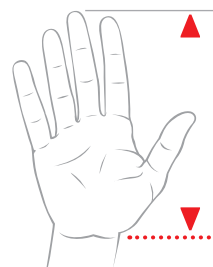

High precision:  
1200 dpi  
Plug-and-Play

17° neutral tilt for optimal comfort and control

Available for both right- and left-handed users

Top: Open hand relaxed posture  
Bottom: Precision mode

## Button functions

Contour Mouse has five buttons, including a proper, full-size third (middle click) button. The three buttons on top are elongated so that your fingers can rest and click without having to flex.

## Find your size

Your hand should be able to rest upon the Contour Mouse and support your full palm from underneath. To find your perfect size, you should measure the length from the tip of the middle finger to the first crease of the wrist.