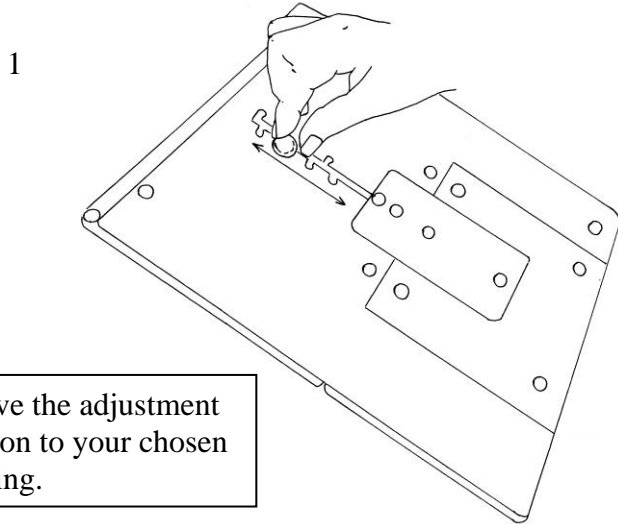

GO ECO: RIDGE Laptop Stand

Suitable for 13-17" laptops.

Manufactured from sustainable timber.

Designed to be easily dismantled for refurbishment, repair or recycling.

RPET case made from recycled plastic bottles.