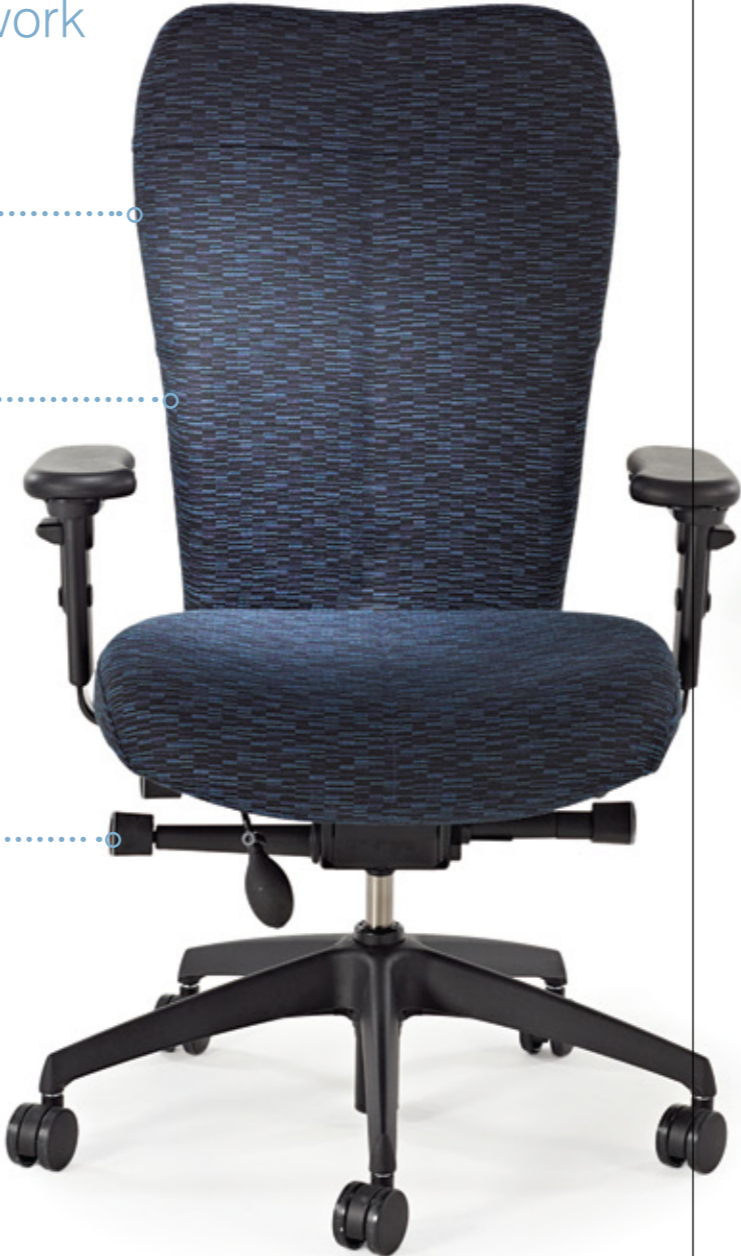

24/7
chair

Facilities where people work around the clock require the right equipment. It is important to have the best chair to ensure performance throughout the working day/night, when concentration is a must. **AM:PM** has been designed for constant use, to give high levels of comfort, with a sturdy steel structure and the use of fabrics that will cope with 24/7 use.

Moulded foam padding on back and seat offer great comfort and retains its shape.

High performance ISB mechanism to suit the 24h environment. Weight setting up to 190kg/ 30 Stone.

3 year guarantee
within 24h use

Integral headrest, bend forwards to relax neck and shoulders.

emergency service & call centres

- police
- ambulance
- fire brigade
- rescue

studios

- video editing
- sound recording
- advertising

24h reception desk
off shore installations
call centre
control centre

24h surveillance

- CCTV
- control tower
- traffic control
- prison

data processing

- dealing rooms
- finance & banking
- IT

features, options and finishes

Back Sizes	Medium Back High Back (with integral headrest)
Mechanism	ISB Mechanism (Independent seat and back adjustment) (weight setting up to 190kg / 30 stone)
Arm Options	4D Adjustable Arms (adj. arm pad)
Ergonomic Accessories	Integral Headrest Vinyl Headrest Cover Pump Up Lumbar (as standard) Seat Slide (as standard)
Base & Castor Options	Black Nylon Polished Aluminium
	Carpet Castors Hard Floor Castors
Note	To comply for a 3 year warranty within 24 hour use, 24h fabric and a polished base must be specified.